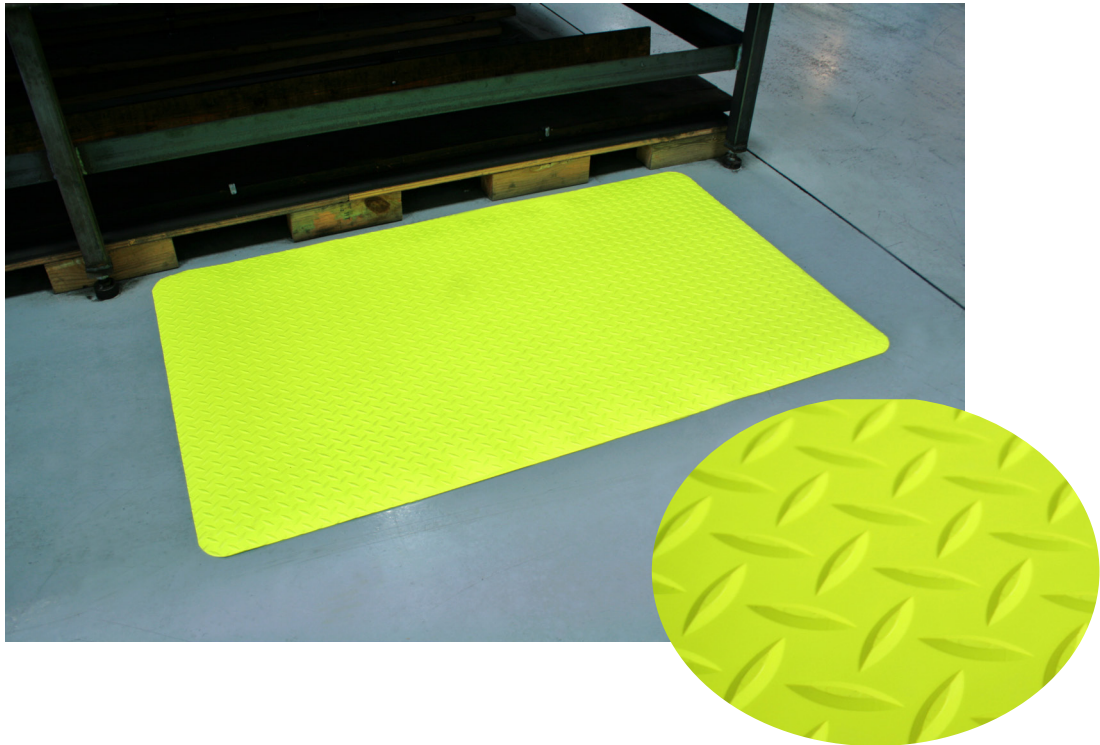

# DIAMOND DEK SPONGE HV INDUSTRIAL MATS

Promote safety and comfort with our exclusive formulated high visibility yellow that clearly identifies work areas where safety is a must. The Diamond surface provides sure footing in a variety of applications while sponge base reduces fatigue on legs and back.

**Material:** 5/32" vinyl diamond surface bonded to a heavy duty sponge base

**Thickness:** 9/16" **Color:** Hi-Viz Yellow

### *Standard Sizes*

Item No.	Size	Wt.(lbs./ea.)
442S23HV	24" x 36"	9
442S35HV	36" x 60"	22.5

### *Rolls*

Item No.	Size	Wt.(lbs./ea.)
442R36HV	3' x 75'	338