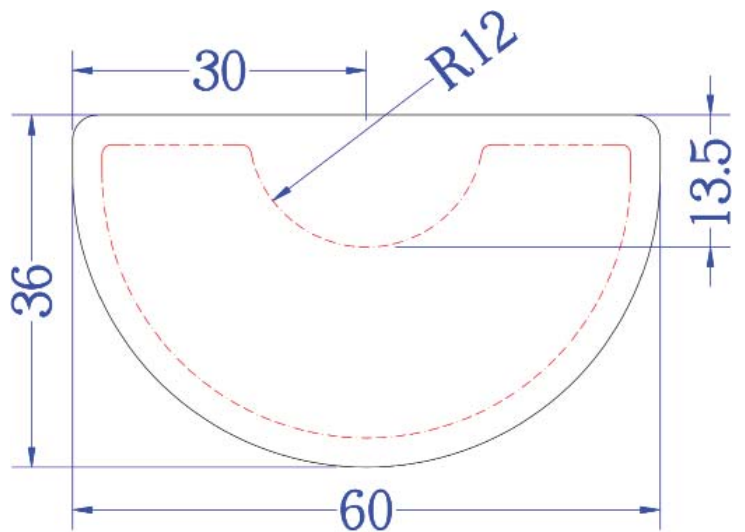

Material: 1/8" PVC marble smooth vinyl surface with 3/8" thick sponge base.
Thickness: Approximaely 1/2"
Surface: Smooth

Standard Sizes - Salon Mats

Item No.	Size	Style
544MBB3654	36" x 54"	Rectangular w/recess
544MBBR3654	36" x 54"	Half Circle w/recess
544MBB3660	36" x 60"	Rectangular w/recess
544MBBR3660	36" x 60"	Half Circle w/recess

Rectangle Recess Salon Mats

36x54

36x60

Half Circle Recess Salon Mats

36x54
Half Round

36x60
Half Round