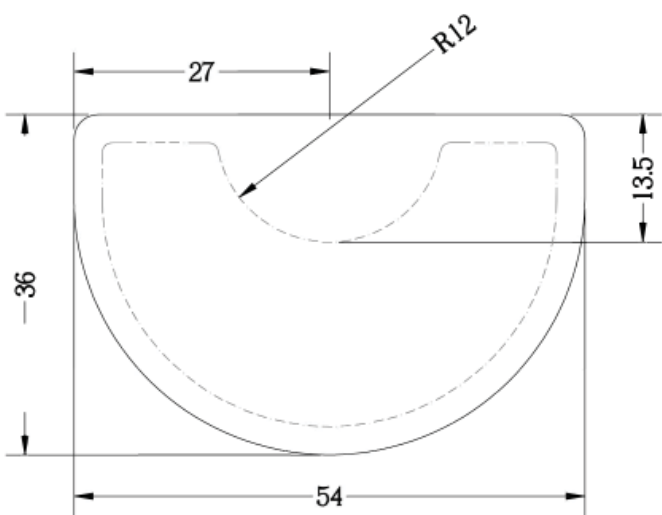

Material: 1/8" PVC marble smooth vinyl surface with 3/8" thick sponge base.
Thickness: Approximaely 1/2"
Surface: Smooth

Standard Sizes - Salon Mats

Item No.	Size	Style
544MBB3654	36" x 54"	Rectangular w/recess
544MBBR3654	36" x 54"	Half Circle w/recess
544MBB3660	36" x 60"	Rectangular w/recess
544MBBR3660	36" x 60"	Half Circle w/recess

Rectangle Recess Salon Mats

36x54

36x60

Half Circle Recess Salon Mats

36x54
Half Round

36x60
Half Round