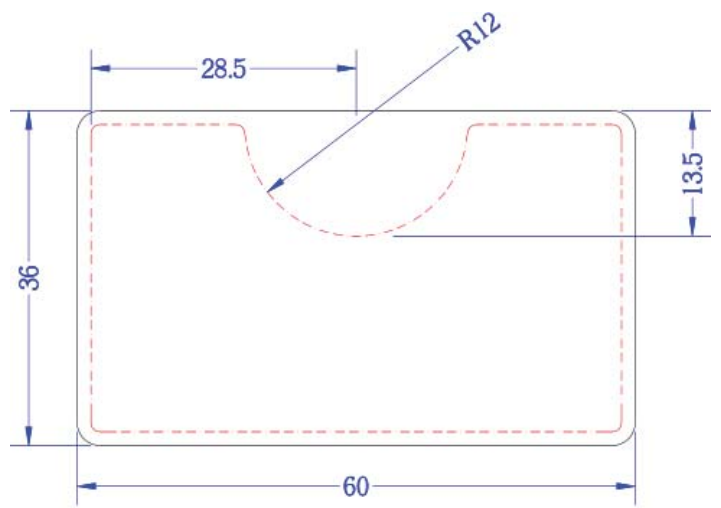

Material: 1/8" PVC marble smooth vinyl surface with 3/8" thick sponge base.
Thickness: Approximaely 1/2"
Surface: Smooth

Standard Sizes - Salon Mats

Item No.	Size	Style
544MBB3654	36" x 54"	Rectangular w/recess
544MBBR3654	36" x 54"	Half Circle w/recess
544MBB3660	36" x 60"	Rectangular w/recess
544MBBR3660	36" x 60"	Half Circle w/recess

Rectangle Recess Salon Mats

36x54

36x60

Half Circle Recess Salon Mats

36x54
Half Round

36x60
Half Round