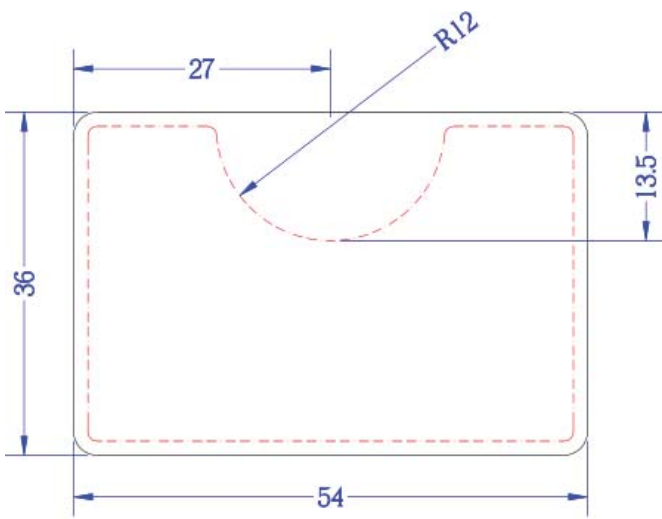

Material: 1/8" PVC marble smooth vinyl surface with 3/8" thick sponge base.
Thickness: Approximaely 1/2"
Surface: Smooth

Standard Sizes - Salon Mats

Item No.	Size	Style
544MBB3654	36" x 54"	Rectangular w/recess
544MBBR3654	36" x 54"	Half Circle w/recess
544MBB3660	36" x 60"	Rectangular w/recess
544MBBR3660	36" x 60"	Half Circle w/recess

Rectangle Recess Salon Mats

36x54

36x60

Half Circle Recess Salon Mats

36x54
Half Round

36x60
Half Round