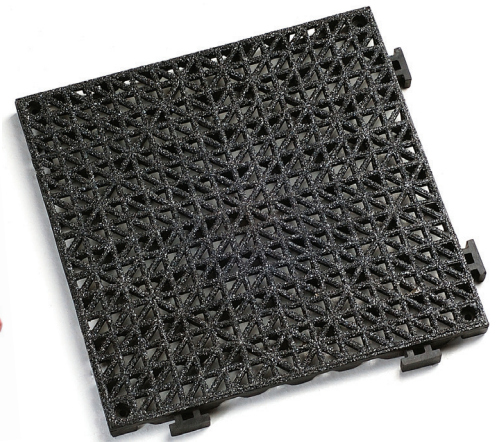

805 - Cushion Tile • 807 - Grit Top Cushion Tile • 803 - Color Cushion Tile

**Black Cushion Tile**

**Color Cushion Tile**

**Grit Top Cushion Tile**

Flexible Recycled PVC is ideal indoors or out. Cushion surface eases worker fatigue, helps prevent slips and falls, and allows drainage for dry surface work areas. The easy to install 12" x 12" tile can be used for large areas. Great for applications including industrial workstations, pools, showers, saunas and workout areas. Interlocking beveled ramps add extra safety and finished look.

**Material:** Recycled flexible vinyl with waffle grid surface.  
**Thickness:** 3/4"  
**Surface:** Cushion Tile - Open for drainage  
 Grit Tile - Open grit surface  
 Cushion Color Tile - Open for drainage  
**Warranty:** 5 years

**Colors:**

**Blue**

**Red**

**Green**

**Gray**

**Beige**

Colors may vary from those shown. Please request samples.

Item No.	Description	Size	Weight
----------	-------------	------	--------

Standard Size			lbs./ea.
805S1212BK	Black Tile	12" x 12"	1.5
807S1212BK	Grit Tile	12" x 12"	1.5
803S1212*	Color Tile	12" x 12"	1.5

*\*Specify color when ordering. Blue (BL), Green (GN), Gray (GY), Beige (BE), Red (RD)*