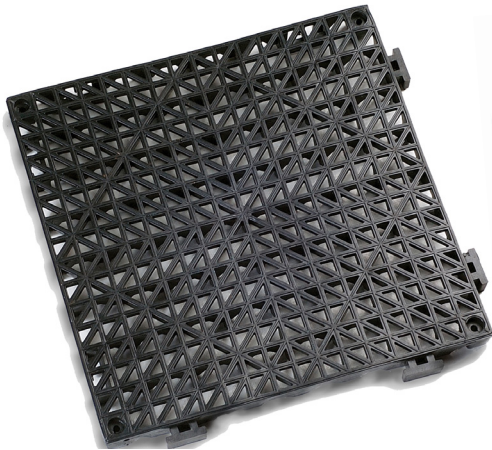

805 - Cushion Tile • 807 - Grit Top Cushion Tile • 803 - Color Cushion Tile

**Black Cushion Tile**

**Color Cushion Tile**

**Grit Top Cushion Tile**

Flexible Recycled PVC is ideal indoors or out. Cushion surface eases worker fatigue, helps prevent slips and falls, and allows drainage for dry surface work areas. The easy to install 12" x 12" tile can be used for large areas. Great for applications including industrial workstations, pools, showers, saunas and workout areas. Interlocking beveled ramps add extra safety and finished look.

**Material:** Recycled flexible vinyl with waffle grid surface.  
**Thickness:** 3/4"  
**Surface:** Cushion Tile - Open for drainage  
 Grit Tile - Open grit surface  
 Cushion Color Tile - Open for drainage  
**Warranty:** 5 years

**Colors:**

**Blue**

**Red**

**Green**

**Gray**

**Beige**

Colors may vary from those shown. Please request samples.

Item No.	Description	Size	Weight
----------	-------------	------	--------

Standard Size			lbs./ea.
805S1212BK	Black Tile	12" x 12"	1.5
807S1212BK	Grit Tile	12" x 12"	1.5
803S1212*	Color Tile	12" x 12"	1.5

*\*Specify color when ordering. Blue (BL), Green (GN), Gray (GY), Beige (BE), Red (RD)*