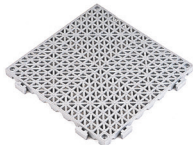

805 - Cushion Tile • 807 - Grit Top Cushion Tile • 803 - Color Cushion Tile

**Black Cushion Tile**

**Color Cushion Tile**

**Grit Top Cushion Tile**

Flexible Recycled PVC is ideal indoors or out. Cushion surface eases worker fatigue, helps prevent slips and falls, and allows drainage for dry surface work areas. The easy to install 12" x 12" tile can be used for large areas. Great for applications including industrial workstations, pools, showers, saunas and workout areas. Interlocking beveled ramps add extra safety and finished look.

**Material:** Recycled flexible vinyl with waffle grid surface.  
**Thickness:** 3/4"  
**Surface:** Cushion Tile - Open for drainage  
 Grit Tile - Open grit surface  
 Cushion Color Tile - Open for drainage  
**Warranty:** 5 years

**Colors:**

**Blue**

**Red**

**Green**

**Gray**

**Beige**

Colors may vary from those shown. Please request samples.

Item No.	Description	Size	Weight
----------	-------------	------	--------

Standard Size			lbs./ea.
805S1212BK	Black Tile	12" x 12"	1.5
807S1212BK	Grit Tile	12" x 12"	1.5
803S1212*	Color Tile	12" x 12"	1.5

*\*Specify color when ordering. Blue (BL), Green (GN), Gray (GY), Beige (BE), Red (RD)*