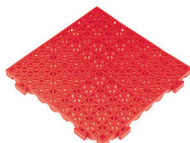

805 - Cushion Tile • 807 - Grit Top Cushion Tile • 803 - Color Cushion Tile

Flexible Recycled PVC is ideal indoors or out. Cushion surface eases worker fatigue, helps prevent slips and falls, and allows drainage for dry surface work areas. The easy to install 12" x 12" tile can be used for large areas. Great for applications including industrial workstations, pools, showers, saunas and workout areas. Interlocking beveled ramps add extra safety and finished look.

Material: Recycled flexible vinyl with waffle grid surface.
Thickness: 3/4"
Surface: Cushion Tile - Open for drainage
Grit Tile - Open grit surface
Cushion Color Tile - Open for drainage
Warranty: 5 years

Colors:

Red

Colors may vary from those shown. Please request samples.

Item No.	Description	Size	Weight

Standard Size			lbs./ea.
805S1212BK	Black Tile	12" x 12"	1.5
807S1212BK	Grit Tile	12" x 12"	1.5
803S1212*	Color Tile	12" x 12"	1.5

*Specify color when ordering. Blue (BL), Green (GN), Gray (GY), Beige (BE), Red (RD)

Options			
805BM212*	Male Beveled Edge	2" x 12"	.5
805BF212*	Female Beveled Edge	2" x 12"	.5
805BM213*	Male Beveled Corner	2" x 13.5"	.5
805BF213*	Female Beveled Corner	2" x 13.5"	.5

*Specify color when ordering. Yellow (YE), Black (BK)

75 North Pleasant Street • Norwalk, OH 44857
800-537-1603 • Local 419-668-8138
Fax: 800-537-6287 • Local Fax 419-668-8068
www.durablecorp.com • sales@durablecorp.com