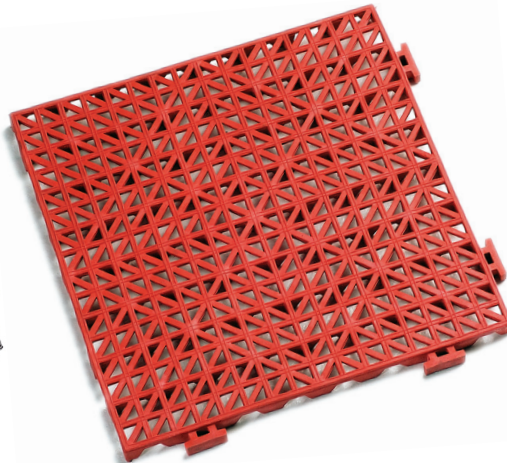

805 - Cushion Tile • 807 - Grit Top Cushion Tile • 803 - Color Cushion Tile

**Black Cushion Tile**

**Color Cushion Tile**

**Grit Top Cushion Tile**

Flexible Recycled PVC is ideal indoors or out. Cushion surface eases worker fatigue, helps prevent slips and falls, and allows drainage for dry surface work areas. The easy to install 12" x 12" tile can be used for large areas. Great for applications including industrial workstations, pools, showers, saunas and workout areas. Interlocking beveled ramps add extra safety and finished look.

**Material:** Recycled flexible vinyl with waffle grid surface.  
**Thickness:** 3/4"  
**Surface:** Cushion Tile - Open for drainage  
 Grit Tile - Open grit surface  
 Cushion Color Tile - Open for drainage  
**Warranty:** 5 years

**Colors:**

**Blue**

**Red**

**Green**

**Gray**

**Beige**

Colors may vary from those shown. Please request samples.

Item No.	Description	Size	Weight
----------	-------------	------	--------

Standard Size			lbs./ea.
805S1212BK	Black Tile	12" x 12"	1.5
807S1212BK	Grit Tile	12" x 12"	1.5
803S1212*	Color Tile	12" x 12"	1.5

*\*Specify color when ordering. Blue (BL), Green (GN), Gray (GY), Beige (BE), Red (RD)*