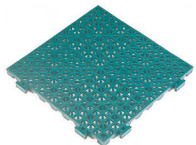

805 - Cushion Tile • 807 - Grit Top Cushion Tile • 803 - Color Cushion Tile

**Black Cushion Tile**

**Color Cushion Tile**

**Grit Top Cushion Tile**

Flexible Recycled PVC is ideal indoors or out. Cushion surface eases worker fatigue, helps prevent slips and falls, and allows drainage for dry surface work areas. The easy to install 12" x 12" tile can be used for large areas. Great for applications including industrial workstations, pools, showers, saunas and workout areas. Interlocking beveled ramps add extra safety and finished look.

**Material:** Recycled flexible vinyl with waffle grid surface.  
**Thickness:** 3/4"  
**Surface:** Cushion Tile - Open for drainage  
 Grit Tile - Open grit surface  
 Cushion Color Tile - Open for drainage  
**Warranty:** 5 years

**Colors:**

**Blue**

**Red**

**Green**

**Gray**

**Beige**

Colors may vary from those shown. Please request samples.

Item No.	Description	Size	Weight
----------	-------------	------	--------

Standard Size			lbs./ea.
805S1212BK	Black Tile	12" x 12"	1.5
807S1212BK	Grit Tile	12" x 12"	1.5
803S1212*	Color Tile	12" x 12"	1.5

*\*Specify color when ordering. Blue (BL), Green (GN), Gray (GY), Beige (BE), Red (RD)*