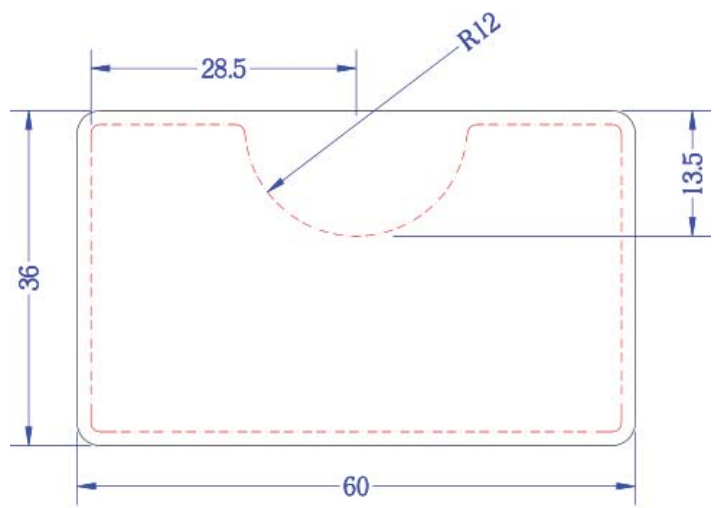

Rectangle Recess Salon Mats

36x54

36x60

Half Circle Recess Salon Mats

36x54
Half Round

36x60
Half Round