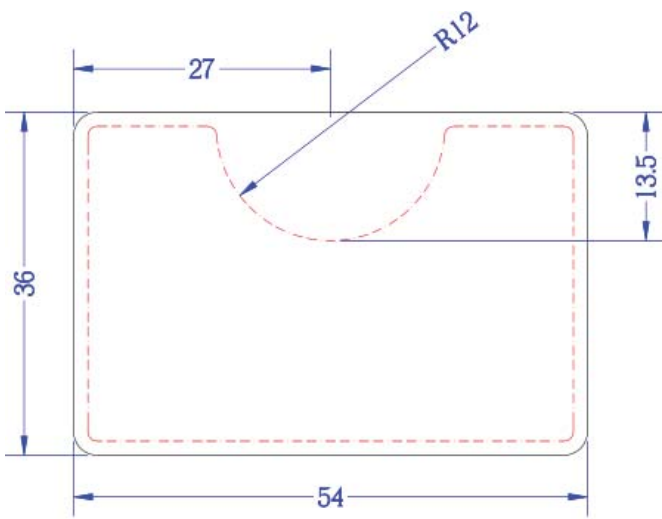

Rectangle Recess Salon Mats

36x54

36x60

Half Circle Recess Salon Mats

36x54
Half Round

36x60
Half Round