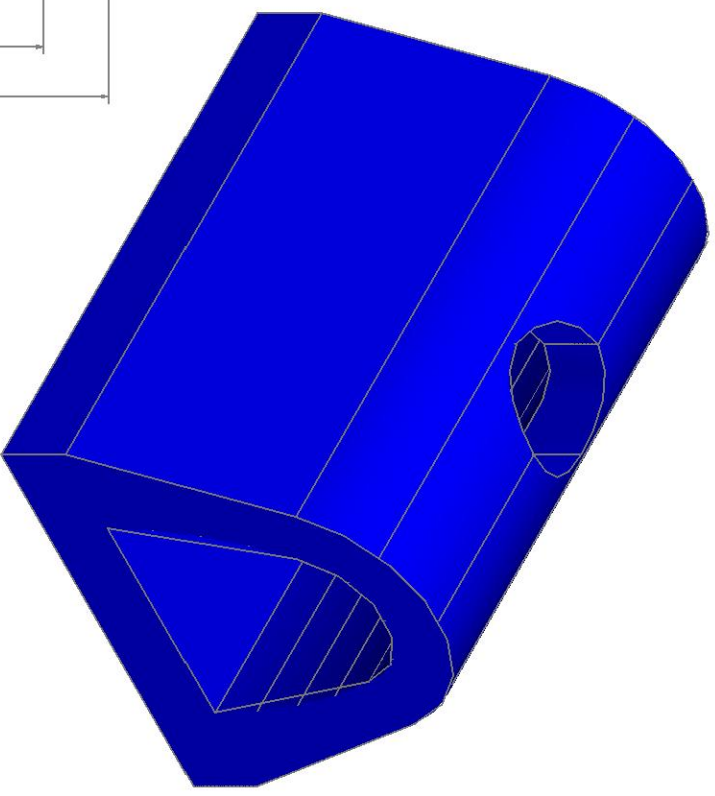

**Durable Corporation**  
**(800) 537-1603**

**E-D4**

**Model : E-D4**

**Date: 06/25/13**

**All measurements are +/- 1/4"**

**Confidential – Property of Durable Corporation**