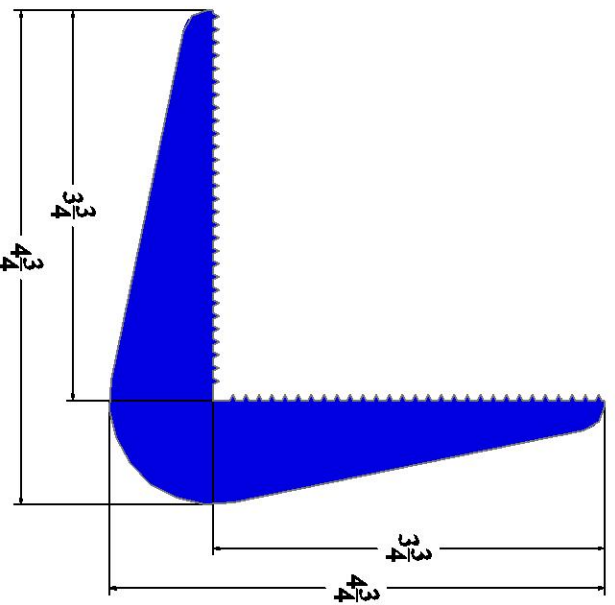

Durable Corporation
(800) 537-1603

CG-2

Model : CG-2

Color : Black

Date: 06/25/13

All measurements are +/- 1/4"

Confidential – Property of Durable Corporation