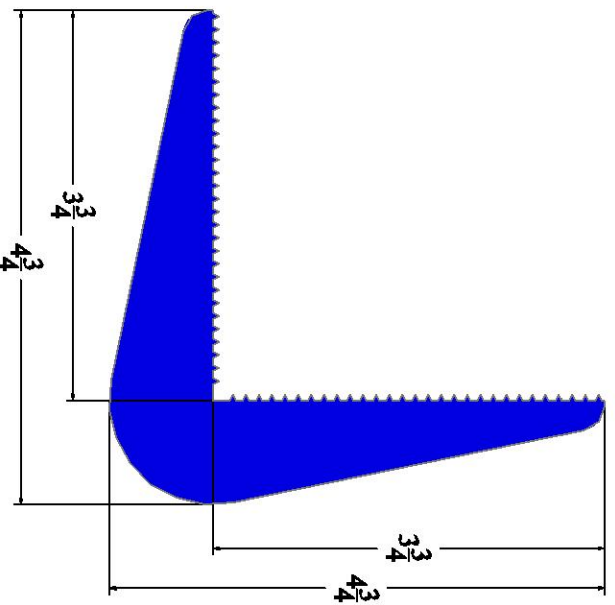

Durable Corporation
(800) 537-1603

CG-1

Model : CG-1

Color : Gray

Date: 06/25/13

All measurements are +/- 1/4"

Confidential – Property of Durable Corporation