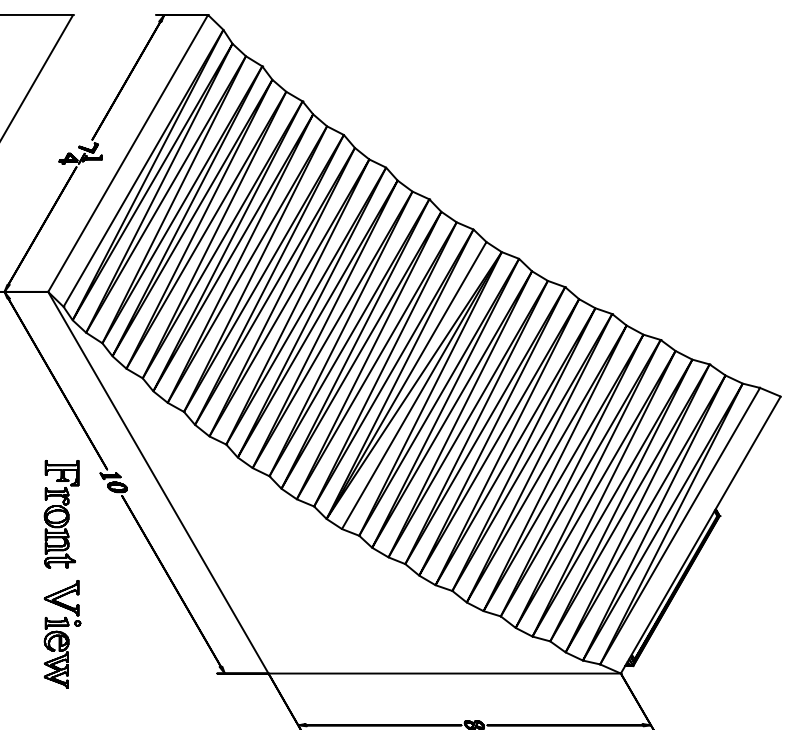

Durable Corporation
(800) 537-1603

Model : 87-10

MODEL : 87-10

<u>Size</u>	
Length	10"
Width	7-1/4"
Height	8"

- * Chock is contoured to fit tire.
- * Fully meets OSHA requirements.
- * Color: Black

Date: 10/10/13

Bottom View

Front View

Rear View

Please Note : All measurements are within +/- 1/8"