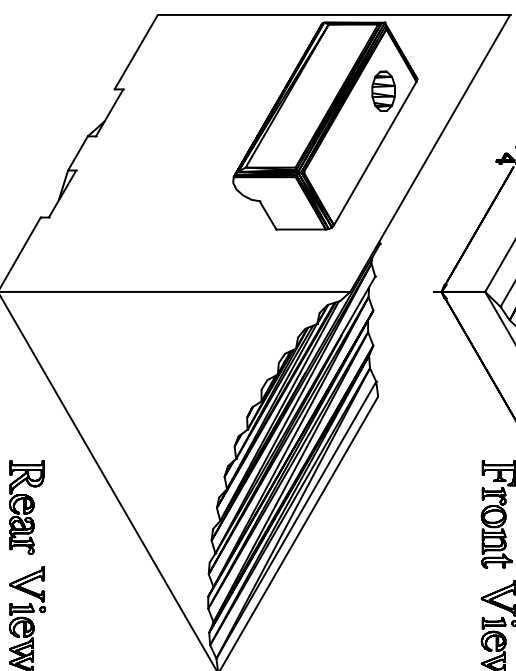

Durable Corporation
(800) 537-1603

Model : 87-10

MODEL : 87-10

<u>Size</u>	
Length	10"
Width	7-1/4"
Height	8"

- * Chock is contoured to fit tire.
- * Fully meets OSHA requirements.
- * Color: Black

Date: 10/10/13

Bottom View

Front View

Rear View

Please Note : All measurements are within +/- 1/8"