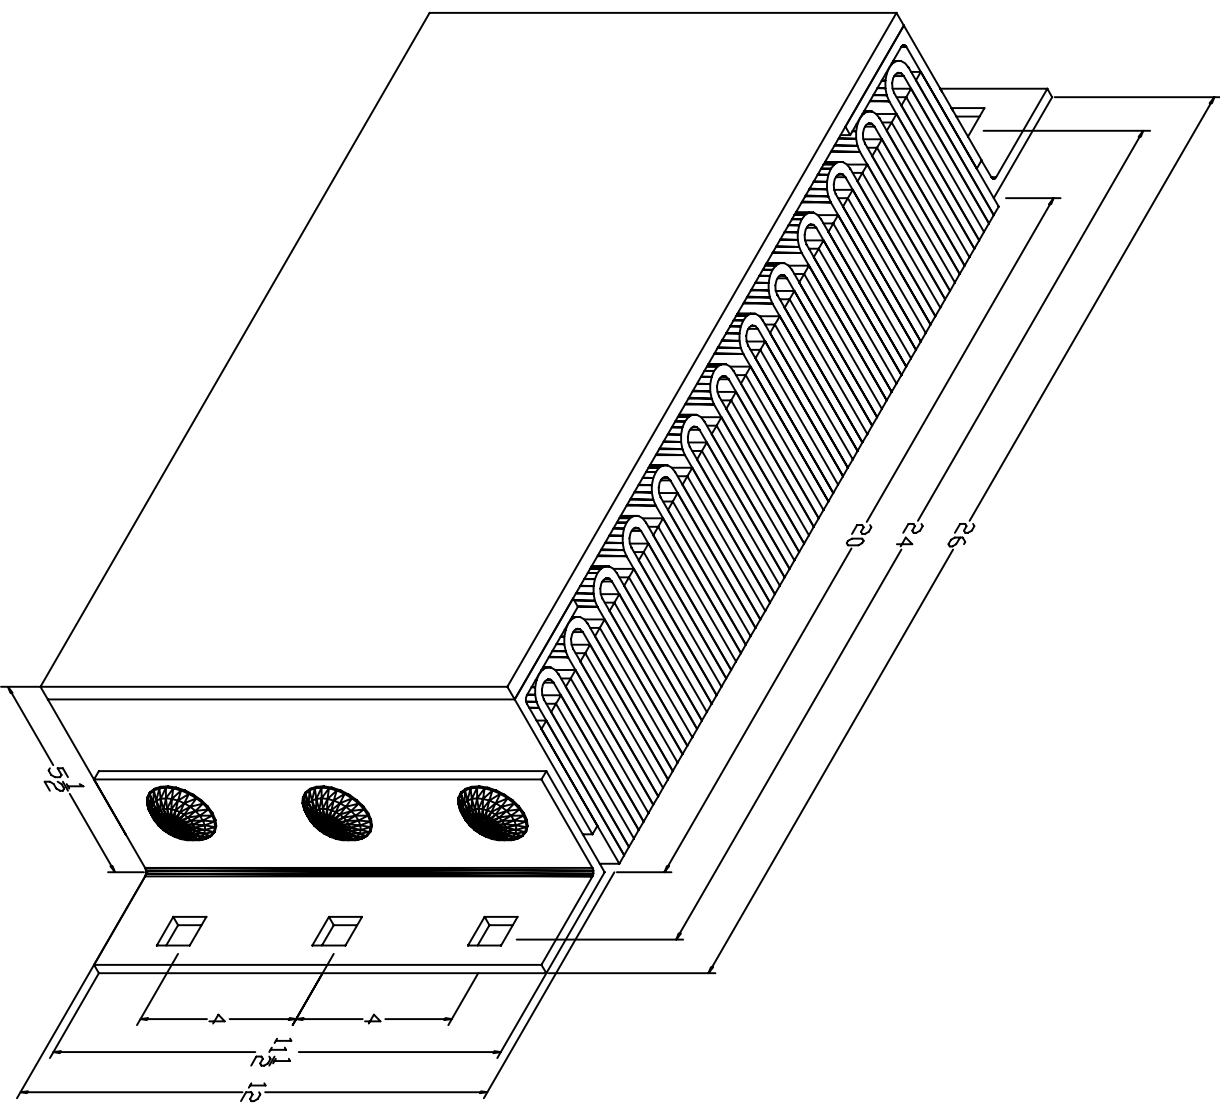

Durable Corporation  
(800) 537-1603

Model: B5512-24-DS

MODEL: B5512-24-DS

*Size*  
Projection 5-1/2"  
Height 12"

*Length*  
-Overall 26"  
-Anchor Holes 24"  
-Rubber 20"  
Angle Size(2) 1/4"x3"x3"x11-1/2"  
Slot Angle Size 1/4"x3"x4"x12"  
Face Plate Size (1) 3/8"x12"x20"

Date: 01/03/08

All measurements are within +/- 1/8"

Confidential -- Property of Durable Corporation