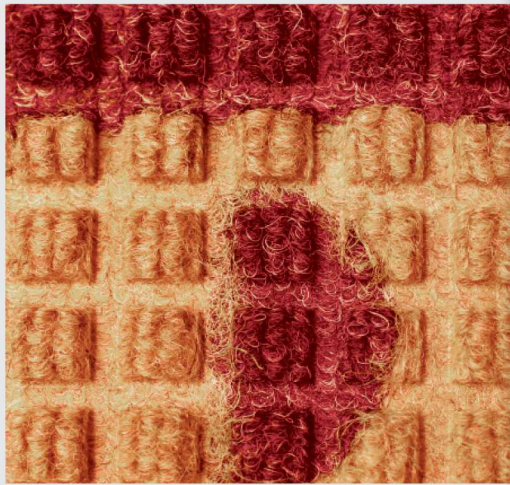

Classic Border

Sizes

- 2' x 3'
- 3' x 4'
- 3' x 5'
- 3' x 10'
- 4' x 6'
- 4' x 8'
- 5' x 8'
- 5' x 10'
- 6' x 10'
- 6' x 10'

SCRAPER-WIPER/INDOOR-OUTDOOR

Niagra Custom Inlay Logo Mat

- 3/8" thick, 100% UV resistant polypropylene fabric for indoor and outdoor placement
- Molded rubber backing resists curling and cracking in all types of weather. Available in smooth and cleated backing types.
- Earth-friendly rubber backing has 20% post-consumer recycled content
- Designs are created using a unique inlay process that can include up to 19 colors at no additional charge.
- Available with your choice of Classic Rubber border or Fashion Fabric border
- No set up charge! Fast Service!
- Perfect for high traffic areas

150 camel 151 medium brown 152 dark brown 153 light green* 154 charcoal 155 red/black 156 medium blue 157 medium grey 158 bluestone

160 bordeaux 161 navy 162 white* 163 aquamarine* 164 gold* 165 solid red* 166 yellow* 167 orange*

*These colors are ONLY available